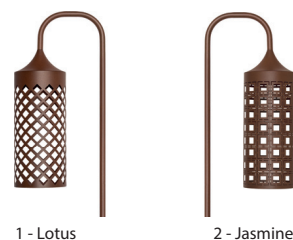

BASKET TEXTURE / TRAMA CESTELLO