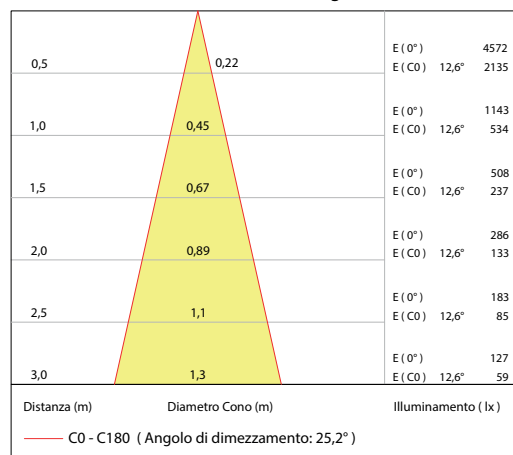

Simple, refined and minimalist geometry, extremely compact dimensions and extreme versatility. These are the main features that make "Ape" a unique product, perfect for lighting outdoor and indoor environments that require effective and impactful lighting without sacrificing the design and elegance of a product that blends harmoniously in the surroundings. The innovative and exclusive joint guarantees infinite possibilities for both rotation and height adjustments. Practicality blends with elegance and refinement thanks to the power cable that runs discreetly inside the fixing rod. "Ape" can be ordered both in the version with spike fixing or the practical and refined anodized aluminium base for maximum installation flexibility. Highest quality materials rigorously made in Italy and latest generation LED technology, like all PLG products, guarantee maximum reliability and lighting efficiency.

LIGHT SOURCE | SORGENTE LUMINOSA	
LED quantity	Numero di LED 2 Power LEDs
Power max	Potenza massima max 3W x2 - max 700mA
Lumen output source	Flusso Sorgente 235lm x2 (3000° K, 700mA)
Delivered lumen output	Flusso Emesso 225lm x2 (3000° K, 700mA , 45°)
Efficacy lm/W	Efficacia lm/W 75 lm/W
CRI	Indice di resa cromatica 80 - 90 - >90
Average operational life	Durata media 50.000 Hours / Ore
LED Colour (K)	Colore del LED (K) 4000° - 3000° - 3000° CRI90 - 2700°

OPTIC | OTTICA	
Material	Materiale PMMA
Available optics	Ottiche disponibili 15°, 25°, 40°, 60°
Beam direction	Direzione Fascio Adjustable / Orientabile
Flux symmetry	Simmetria del flusso Symmetrical / Simmetrico
Accessories	Accessori