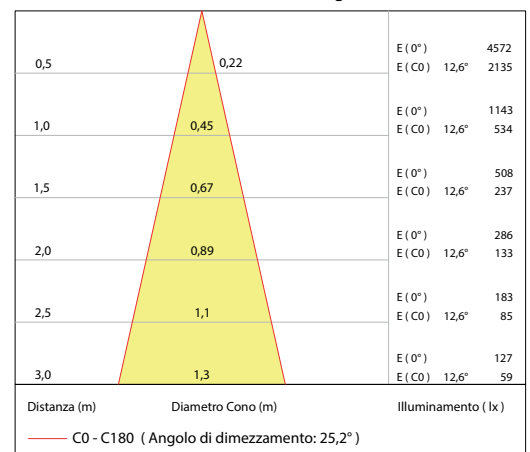

Simple, refined and minimalist geometry, extremely compact dimensions and extreme versatility. These are the main features that make "Ape" a unique product, perfect for lighting outdoor and indoor environments that require effective and impactful lighting without sacrificing the design and elegance of a product that blends harmoniously in the surroundings. The innovative and exclusive joint guarantees infinite possibilities for both rotation and height adjustments. Practicality blends with elegance and refinement thanks to the power cable that runs discreetly inside the fixing rod. "Ape" can be ordered both in the version with spike fixing or the practical and refined anodized aluminium base for maximum installation flexibility. Highest quality materials rigorously made in Italy and latest generation LED technology, like all PLG products, guarantee maximum reliability and lighting efficiency.

LIGHT SOURCE | SORGENTE LUMINOSA

LED quantity	Numero di LED	1 Power LED
Power max	Potenza massima	max 3W - max 700mA
Lumen output source	Flusso Sorgente	235lm (3000° K, 700mA)
Delivered lumen output	Flusso Emesso	225lm (3000° K, 700mA , 45°)
Efficacy lm/W	Efficacia lm/W	75 lm/W
CRI	Indice di resa cromatica	80 - 90 - >90
Average operational life	Durata media	50.000 Hours / Ore
LED Colour (K)	Colore del LED (K)	4000° - 3000° - 3000° CRI90 - 2700°

OPTIC | OTTICA

Material	Materiale	PMMA
Available optics	Ottiche disponibili	15°, 25°, 40°, 60°
Beam direction	Direzione Fascio	Adjustable / Orientabile
Flux symmetry	Simmetria del flusso	Symmetrical / Simmetrico
Accessories	Accessori	

LED FIXTURE | CARATTERISTICHE GENERALI